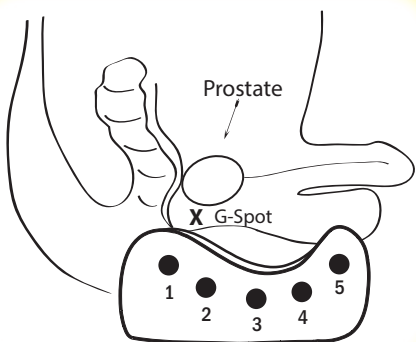

- Dr. Heins Schulz

Prostate Cradle™

- WORLD'S FIRST CHAKRA EXTERNAL PROSTATE MASSAGER!
- Offers men a safe, easy and effective way to stimulate their prostate without rectum insertion!
- Perfect beginner's prostate massager that the experts also enjoy!
- Prostate stimulation and kegel exercises are keys to unlocking higher levels of health and pleasure!
- One or more mini vibrators can be inserted into the cushioning holes for extra stimulation! Position vibrators in holes closest to the prostate.
- Reversible design - use either end to massage the Male G-Spot!
- Use with non-silicone based lubricant is optional.
Easy clean up with soap and water.
- The Cradle is nearly indestructible - withstands boiling water!
- 99% satisfaction rate - 90-DAY UNLIMITED GUARANTEE!
- 100% high-quality silicone, non-toxic, eco-friendly and phthalate chemical free - No odor!
- Size: 3" x 2.5" x 5" - Weight: 12 ounces/300 grams.